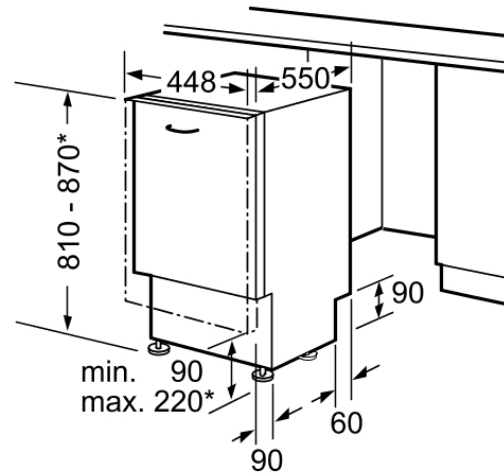

Built-in / Free-standing : Built-in
 Number of place settings : 9
 Removable top : Without top
 Door panel options : Not possible
 Color / Material panel : Black
 Frequency (Hz) : 50
 Length electrical supply cord (m) : 170.0
 Plug type : GB plug
 Length inlet hose (cm) : 155
 Length outlet hose (cm) : 165
 Adjustable plinth : both horizontal and vertical
 Height with worktop (mm) : 810
 Height of the product (mm) : 810
 Adjustable feet : Yes
 Maximum adjustability feet (mm) : 60
 Adjustable feet : Yes
 Dimensions of the product (width x depth) : 810 x 448 x 550
 Dimensions of the packed product (HxWxD) (mm) : 875 x 510 x 660
 Net weight (kg) : 36.00
 Gross weight (kg) : 38.00

Bosch
 SRV43M03GB
 Dishwasher fully integrated 45 cm
 Predecessor:
 Successor:

EAN code:
 4242002351803
 sales programme:

BOSCH

SRV43M03GB
45 cm dishwasher
Fully integrated

* Because of height-adjustable screw feet
Base height when appliance height is 810 90-160 mm
Base height when appliance height is 870 150-220 mm

Dimensions in mm